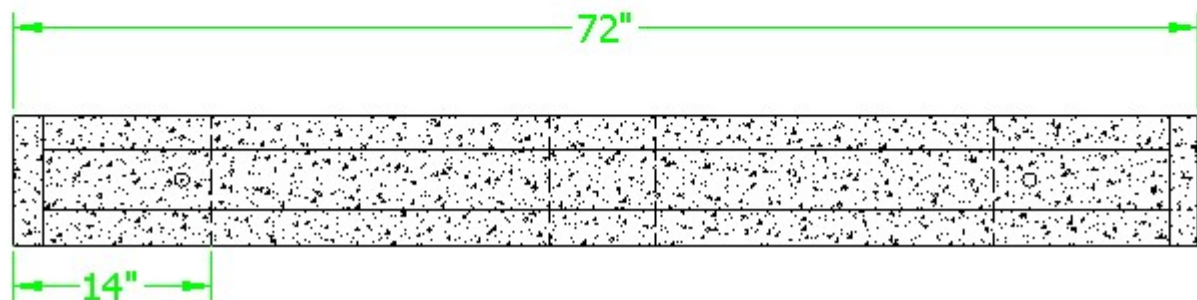

72" PARKING BLOCK

	HANIBAL CO. CONCRETE PRODUCTS CO. 500 RED DEVIL ROAD HANIBAL, MO. 63401	REVISIONS	
		BY	DATE
DESIGNED BY MURL SMITH	573-221-4845	DRAWING # PARKING96	